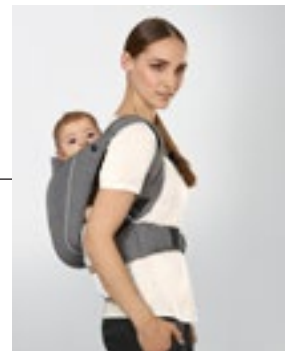

## BACK CARRYING

*Babies with good head and upper body control (from around 6 months) can be carried in the YEMA on the back, making it easy for parents to bear the baby's weight.*

**YEMA  
TIE**

**YEMA  
CLICK**