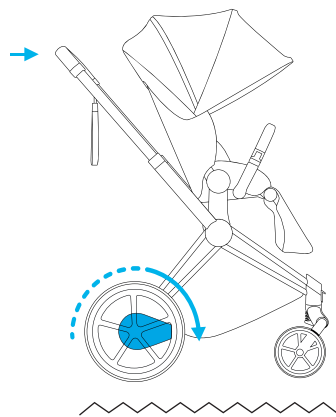

**SMART UNEVEN
SURFACE ASSIST**