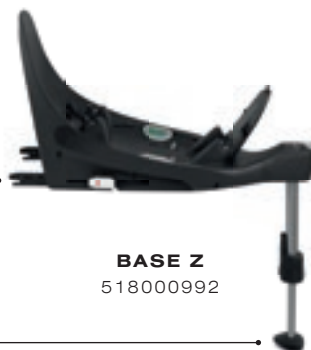

BASE Z
518000992

ISOFIX
Extra stability and safety

HEIGHT-ADJUSTABLE LOAD LEG
Enhanced stability