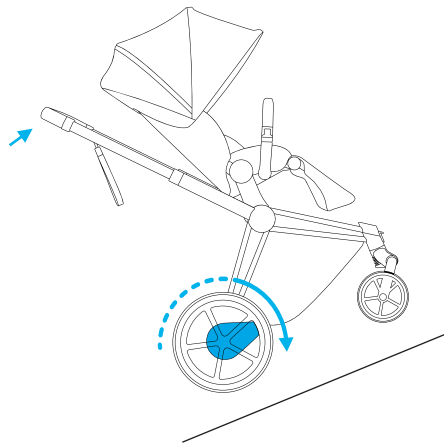

The intelligent functions of the e-PRIAM make everyday life easier for modern parents and turn hilly cities and uneven terrain into child's play. The unique uphill and downhill assistance make ascents and descents as effortless as flat terrain. And because not all paths are uniformly smooth, the e-PRIAM smartly adapts to the respective surface. Whether cobblestones, sand, forest paths, snow or gravel, the e-PRIAM is a breeze to manoeuvre