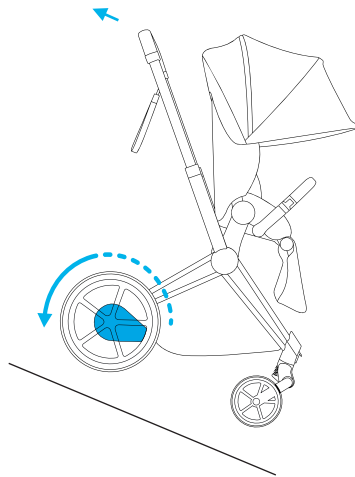

**SMART
DOWNHILL ASSIST**