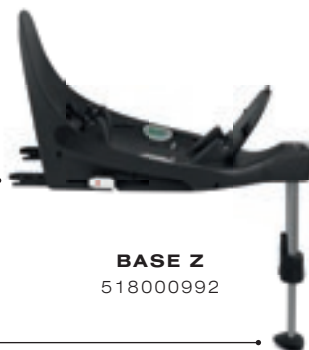

## BASE Z

*One Base for two seats*

**ISOFIX**

*Extra stability and safety*

**BASE Z**  
518000992

**HEIGHT-ADJUSTABLE LOAD LEG**

*Enhanced stability*

**180° ROTATION**